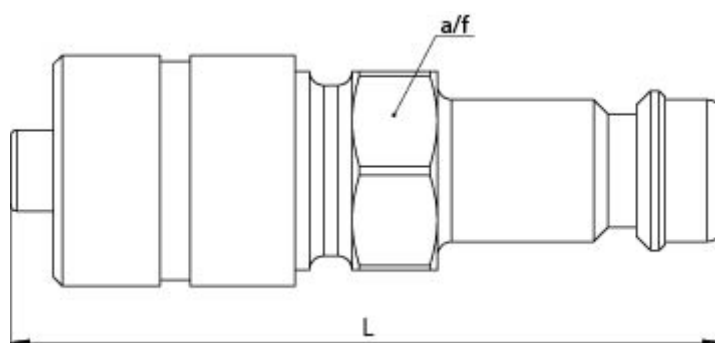

# Data Sheet

Article number: 586244585

Description: Plug for coupling, w. push-in  $\varnothing 12 \times 9$   
NW 7.8

## Measures

---

A/F = 14

Lenght = 42

Tube diameter =  $\varnothing 12 \times 9$